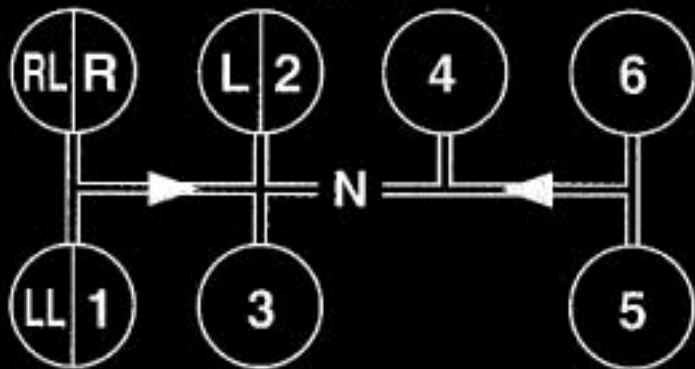

**TTC**

**TECHNICAL SUPPORT LINE**  
 INCLUDING ALASKA & CANADA  
 1-800-401-9866

HDP5-6670-0309

**PSO-120-8LL** **TTC**

**RANGE CONTROL VALVE**

SHIFT TRANSMISSION AS A 6 SPEED FOR NORMAL HIGHWAY OPERATION.  
 TRANSMISSION MAY BE SHIFTED PROGRESSIVELY AS A 7 OR 8 SPEED USING LO LO AND LO.  
 USE LO LO FOR SPEED CONTROL IN FIRST HAND POSITION AND LO RANGE.  
 USE LO FOR OFF HIGHWAY STARTING IN SECOND HAND POSITION AND LO RANGE.

**CAUTION: DO NOT MOVE RANGE SELECTOR WHILE MOVING IN REVERSE.**

HDP8-0870-0599